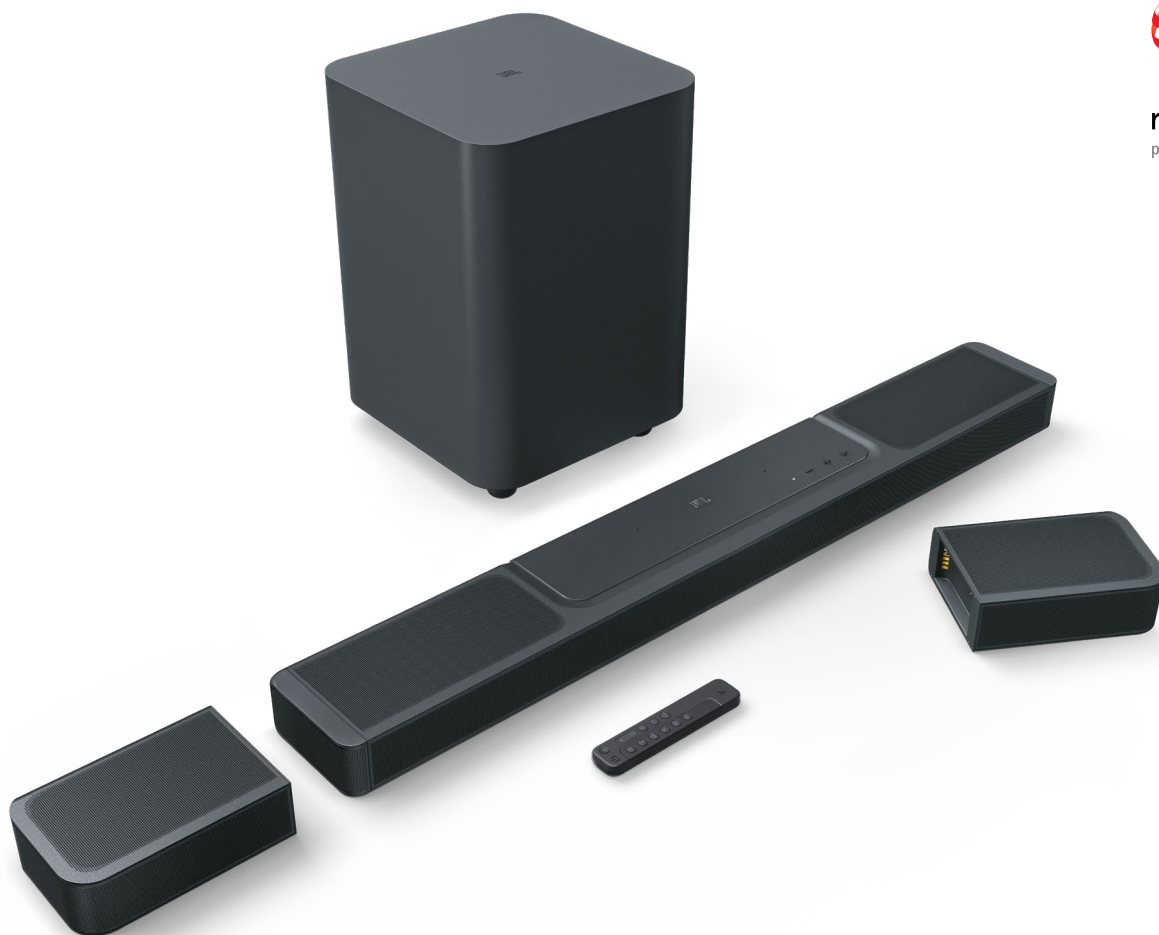

# BAR 1300X

11.1.4-channel soundbar with detachable surround speakers, MultiBeam™, Dolby Atmos® and DTS:X®

reddot award  
product design 2022

## The ultimate 3D surround experience that will blow you away

You've never heard anything like the JBL BAR 1300X—in your living room or anywhere else. More than just a great soundbar, it's a full sound system. It features MultiBeam™ and six up-firing drivers—four in the bar and two in the detachable battery-powered surround speakers—that deliver massive Dolby Atmos® and DTS:X 3D surround sound, centering you in your music, movies, and games. 1170W of total output power and thrilling bass from a 12" subwoofer is more than enough to make the room shake. Though, you'll never miss a word with due to our PureVoice technology, which makes sure the dialogue is clear even when other sounds are at their loudest. When you want to enjoy your favorite tunes choose streaming via either AirPlay, Alexa Multiroom Music (MRM), or Chromecast built-in™ that give you over 300 music streaming options. But that's not all. Your choices are as unlimited as you are because you can also pair the soundbar to your Bluetooth device. You can even take one of the detachable speakers (or both for powerful stereo sound) out to your kitchen or patio and enjoy listening to your favorite music or podcast there.

## Features

- ▶ True Dolby Atmos®, DTS:X, and MultiBeam™ Surround Sound
- ▶ Real surround sound with detachable surround speakers
- ▶ 12" Wireless subwoofer
- ▶ PureVoice Dialogue Enhancement Technology
- ▶ 1170W output power
- ▶ Built-In Wi-Fi with AirPlay, Alexa Multi-Room Music and Chromecast built-in™
- ▶ Works with voice assistant-enabled speakers
- ▶ HDMI eARC with 4K Dolby Vision passthrough
- ▶ Easy sound calibration
- ▶ Standalone Bluetooth speaker
- ▶ JBL One App